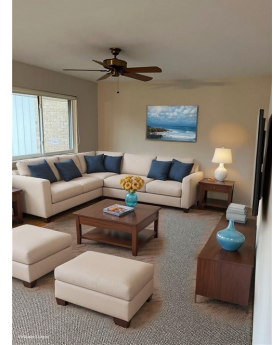

\$ 289,000

OPEN HOUSE
4/6/2025 12:00 - 2:00

139 Sierra Vista Ln, Valley Cottage, NY 10989

- » Beds: 1 | Baths: 1 Full
- » MLS #: H6322906
- » Condominium | 885 ft² | Lot: 3,485 ft²
- » More Info: 139SierraVistaLn.IsForSale.com

Michael Galgano
 (845) 639-9800
michaelgalgano@startpackingtoday.com

IBNA Real Estate Group
 345 N MAIN STREET, SUITE 6
 NEW CITY, 10956
 (845) 639-9800

Remarks

Sought After Mountainview! Freshly Painted and New Capeting is this Second-floor corner unit is in Move-In Condition, light and bright, and features a private deck. EIK Formal Dining room Large living room and spacious bedroom with walk-in closet. Walk to the bbq area, POOL and clubhouse ! Enjoy all the amenities this unit offers with low taxes, close to everything, and 5 minutes to TZ Bridge. A stone's throw from downtown Nyack, Hook Mountain and Rockland Lake State Park which offers swimming, boating, fishing, jogging, tennis and TWO golf courses ! Not to mention the 3.5 mile flat path around the scenic lake to enjoy a relaxing walk, rollerblade or bike journey ! Mountainview is truly one of the most sought after communities in Rockland. Make your appointment today. Here today gone tomorrow !